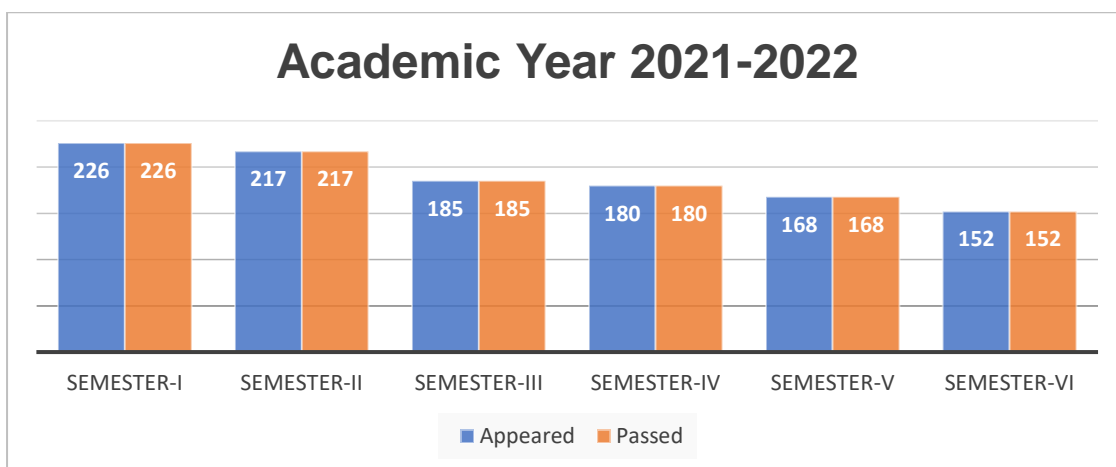

Academic Year: 2021-2022.

Sem	Appeared	Passed	Fail	Pass %
Semester-I	226	226		100%
Semester-II	217	217		100%
Semester-III	185	185		100%
Semester-IV	180	180		100%
Semester-V	168	168		100%
Semester-VI	152	152		100%