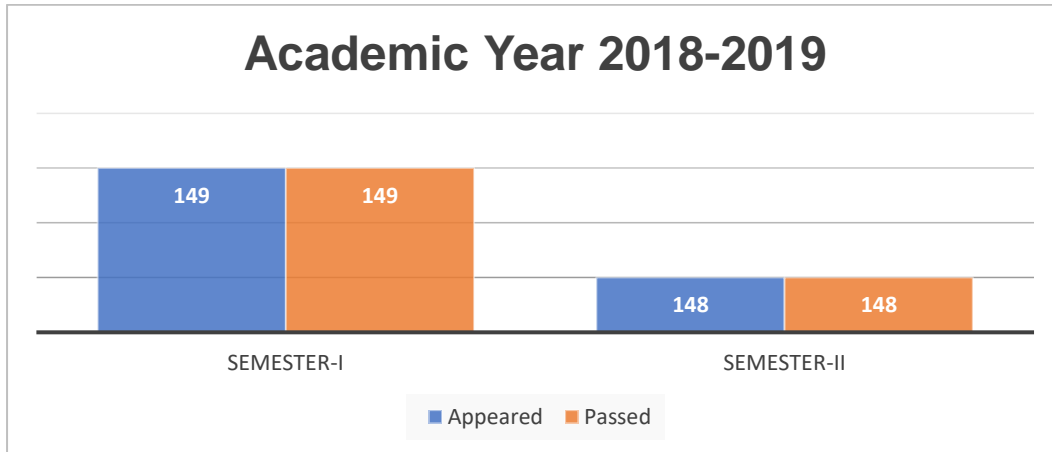

### Academic Year: 2018-2019.

Sem	Appeared	Passed	Fail	Pass %
Semester-I	149	149	-	100%
Semester-II	148	148	-	100%