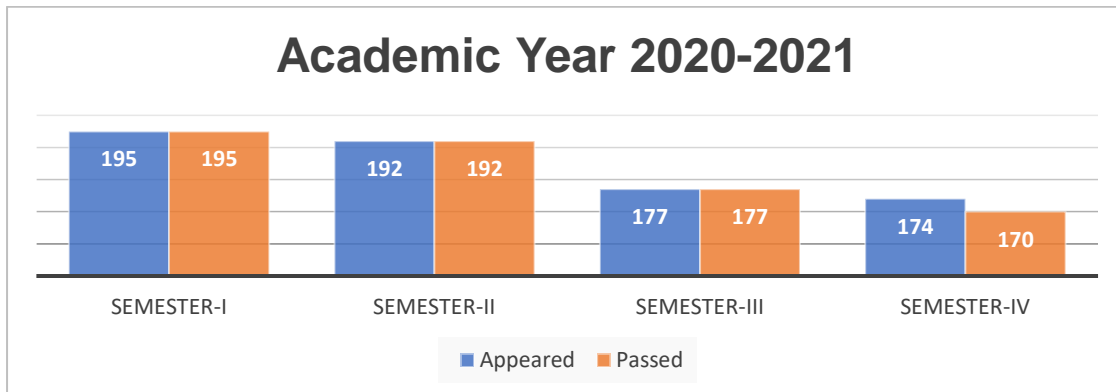

Academic Year: 2020-2021.

Sem	Appeared	Passed	Fail	Pass %
Semester-I	195	195		100%
Semester-II	192	192		100%
Semester-III	177	177		100%
Semester-IV	174	170	4	98%