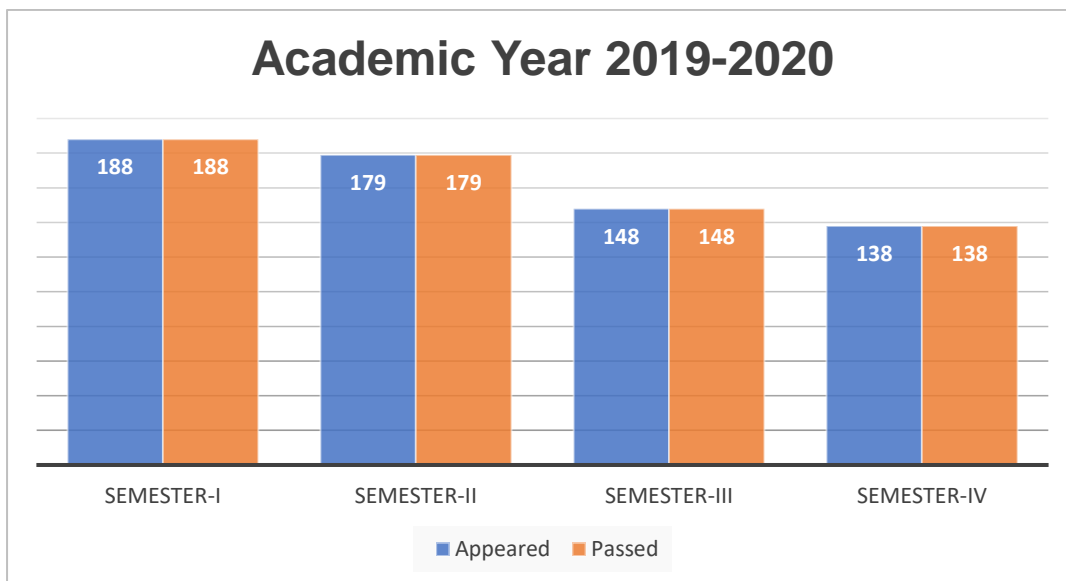

Academic Year: 2019-2020.

Sem	Appeared	Passed	Fail	Pass %
Semester-I	188	188		100%
Semester-II	179	179		100%
Semester-III	148	148		100%
Semester-IV	138	138		100%