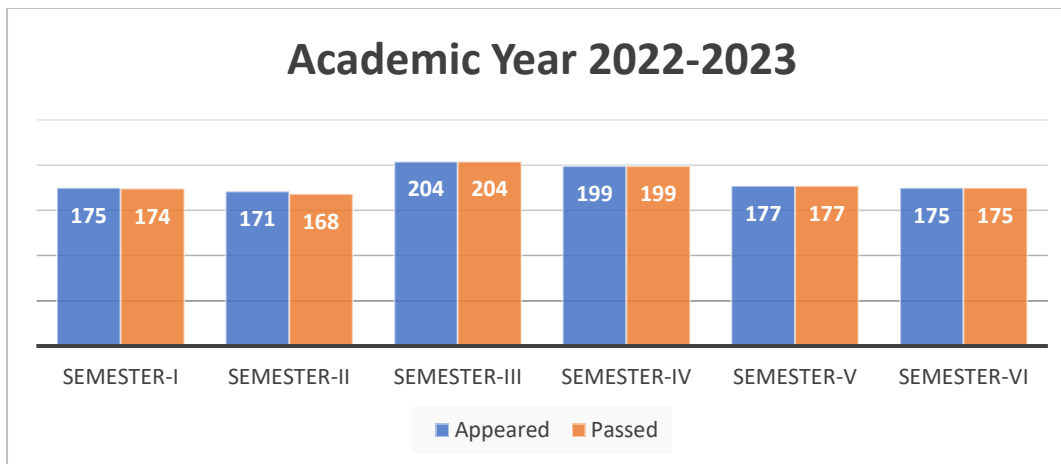

Academic Year: 2022-2023.

Sem	Appeared	Passed	Fail	Pass %
Semester-I	174	174		100%
Semester-II	168	165	3	98%
Semester-III	204	204		100%
Semester-IV	199	199		100%
Semester-V	177	177		100%
Semester-VI	175	175		100%